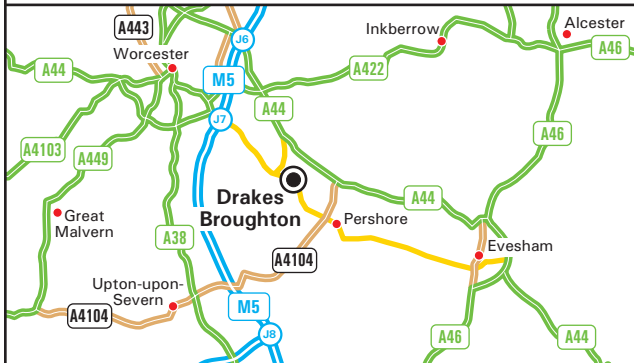

Joerns Healthcare Ltd
 Drakes Broughton Business Park
 Worcester Road
 Drakes Broughton
 Pershore Worcestershire WR10 2AG
 Tel +44 (0) 844 811 1156 - Fax +44 (0) 844 811 1157
 www.joerns.co.uk

From M5 J7

Leave the M5 at junction 7 (signed Worcester (S), Evesham & A44).
 Join the B4084 following signs for Pershore.
 Continue on the B4084 for 3.8 miles passing the Plough & Harrow Public House on the right.
 Turn left into the Drakes Broughton Business Park.
 When you enter the Business Park, Joerns Healthcare is located on the right-hand side (see inset).

By Train

Pershore is the nearest station and is on the Cotswold Line. It is served by trains from London Paddington, Reading, Oxford, Evesham & Worcester. For further information on train times and fares, please call the National Railway Enquiry Line on 0845 748 49 50.

By Air

The nearest airport is Birmingham International which is 40 miles from Drakes Broughton. Bristol International is 75 miles away and Cardiff International is 100 miles away.